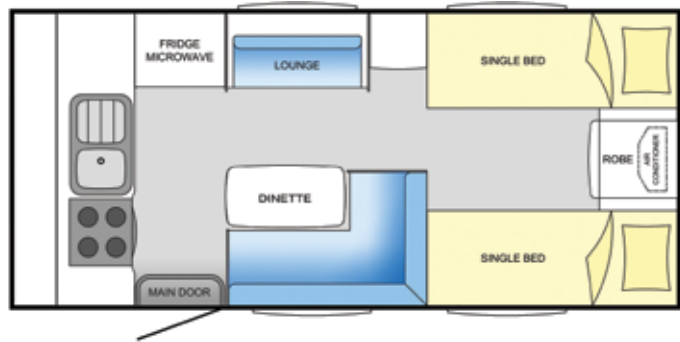

COMFORT YOU CAN RELY ON

Travel in comfort and style. Sit down and relax on your dinette and enjoy the premium high quality grade seating with knee supports and tapered back rests. The queen size innerspring mattress allows you to float off to sleep whilst you keep cool on those hot summer nights with your whisper quiet air conditioning. The Atlas offers added creature comforts of home with a 12v portable TV with built in DVD player and USB functions that is coupled with a digital antenna. For the avid listener the Coromal Atlas radio/CD player with Bluetooth functionality will be enjoyed through the quality internal and external speakers.

● Standard
○ Not Available

FLOOR PLANS

Weights and specifications shown are indicative and are meant as a guide only. They will vary from model to model, in particular when options are added. Due to progressive product improvements all specifications are subject to change without notice and are not necessarily drawn to scale. Pictures are for illustration purposes only.

A521

Body Length (mm) 5200
 Overall Length (mm) 6985
 Interior Length (mm) 4735
 Overall External Height (mm) 2645
 Interior Height (mm) 2050
 Exterior Body Width (mm) 2495
 Tare Weight (kg) 1410

A522

Body Length (mm) 5200
 Overall Length (mm) 6985
 Interior Length (mm) 4735
 Overall External Height (mm) 2645
 Interior Height (mm) 2050
 Exterior Body Width (mm) 2495
 Tare Weight (kg) 1420