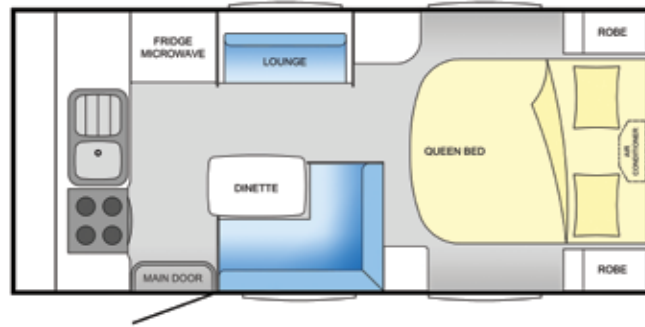

● Standard
○ Not Available

FLOOR PLANS

Weights and specifications shown are indicative and are meant as a guide only. They will vary from model to model, in particular when options are added. Due to progressive product improvements all specifications are subject to change without notice and are not necessarily drawn to scale. Pictures are for illustration purposes only.

A521

Body Length (mm) 5200
 Overall Length (mm) 6985
 Interior Length (mm) 4735
 Overall External Height (mm) 2645
 Interior Height (mm) 2050
 Exterior Body Width (mm) 2495
 Tare Weight (kg) 1410

A522

Body Length (mm) 5200
 Overall Length (mm) 6985
 Interior Length (mm) 4735
 Overall External Height (mm) 2645
 Interior Height (mm) 2050
 Exterior Body Width (mm) 2495
 Tare Weight (kg) 1420