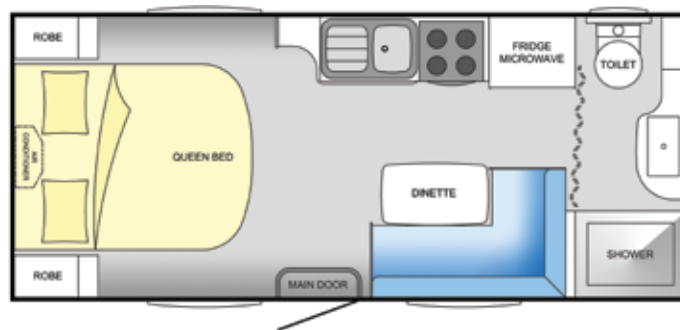

PEACE OF MIND

The Atlas has a fantastic variety of layouts to choose from to suit your needs. Features available include a full ensuite with separate shower and separate toilet, full kitchen facilities with ample fridge space and the comfort of a queen size bed to ensure you enjoy your travels. Regardless of layouts, Coromal prides itself on a affordable quality and the Atlas sums this up perfectly. All Coromal Atlas Pop-Tops come with a full manufacturers 12 month warranty plus a 3 year Coromal roadside assistance package giving you peace of mind.

● Standard
○ Not Available

FLOOR PLANS

Weights and specifications shown are indicative and are meant as a guide only. They will vary from model to model, in particular when options are added. Due to progressive product improvements all specifications are subject to change without notice and are not necessarily drawn to scale. Pictures are for illustration purposes only.

A521

Body Length (mm) 5200
 Overall Length (mm) 6985
 Interior Length (mm) 4735
 Overall External Height (mm) 2645
 Interior Height (mm) 2050
 Exterior Body Width (mm) 2495
 Tare Weight (kg) 1410

A522

Body Length (mm) 5200
 Overall Length (mm) 6985
 Interior Length (mm) 4735
 Overall External Height (mm) 2645
 Interior Height (mm) 2050
 Exterior Body Width (mm) 2495
 Tare Weight (kg) 1420

A552S

Body Length (mm) 5500
 Overall Length (mm) 7305
 Interior Length (mm) 5035
 Overall External Height (mm) 2730
 Interior Height (mm) 2050
 Exterior Body Width (mm) 2495
 Tare Weight (kg) 1570

A567S