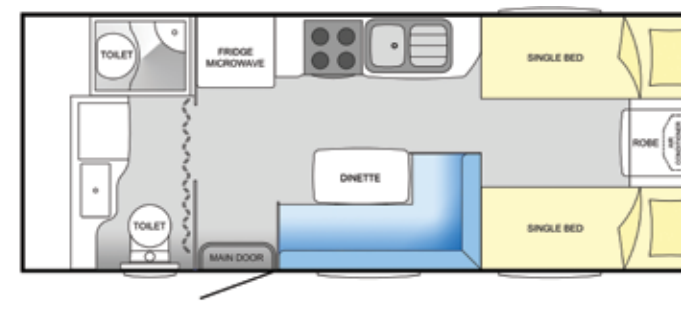

A569

Body Length (mm) 5600
 Overall Length (mm) 7385
 Interior Length (mm) 5135
 Overall External Height (mm) 2645
 Interior Height (mm) 2050
 Exterior Body Width (mm) 2495
 Tare Weight (kg) 1710

A611S

Body Length (mm) 6100
 Overall Length (mm) 7885
 Interior Length (mm) 5635
 Overall External Height (mm) 2695
 Interior Height (mm) 2050
 Exterior Body Width (mm) 2495
 Tare Weight (kg) 1760

A612S

Body Length (mm) 6100
 Overall Length (mm) 7885
 Interior Length (mm) 5635
 Overall External Height (mm) 2695
 Interior Height (mm) 2050
 Exterior Body Width (mm) 2495
 Tare Weight (kg) 1800