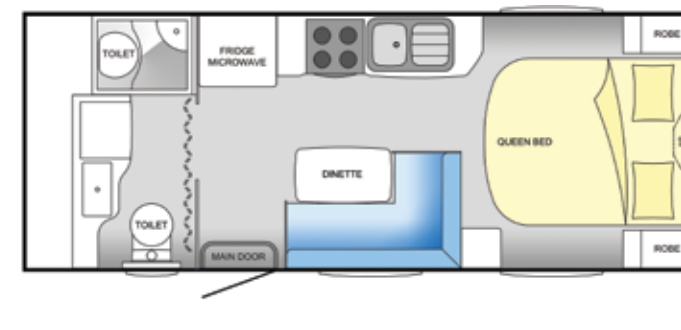

Body Length (mm) 5600
 Overall Length (mm) 7385
 Interior Length (mm) 5135
 Overall External Height (mm) 2645
 Interior Height (mm) 2050
 Exterior Body Width (mm) 2495
 Tare Weight (kg) 1700

A568S

Body Length (mm) 5600
 Overall Length (mm) 7385
 Interior Length (mm) 5135
 Overall External Height (mm) 2645
 Interior Height (mm) 2050
 Exterior Body Width (mm) 2495
 Tare Weight (kg) 1700

A569

Body Length (mm) 5600
 Overall Length (mm) 7385
 Interior Length (mm) 5135
 Overall External Height (mm) 2645
 Interior Height (mm) 2050
 Exterior Body Width (mm) 2495
 Tare Weight (kg) 1710

A611S

Body Length (mm) 6100
 Overall Length (mm) 7885
 Interior Length (mm) 5635
 Overall External Height (mm) 2695
 Interior Height (mm) 2050
 Exterior Body Width (mm) 2495
 Tare Weight (kg) 1760