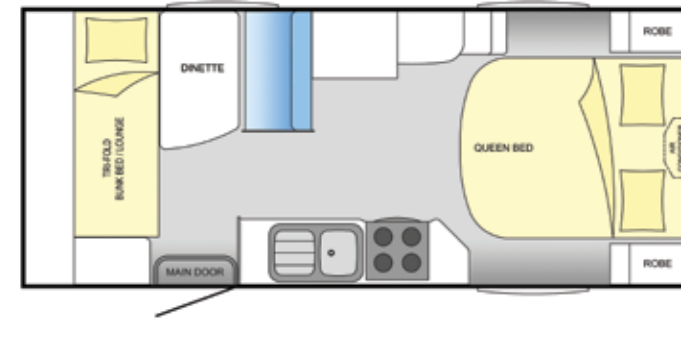

A569

Body Length (mm) 5600
Overall Length (mm) 7385
Interior Length (mm) 5135
Overall External Height (mm) 2645
Interior Height (mm) 2050
Exterior Body Width (mm) 2495
Tare Weight (kg) 1710

A611S