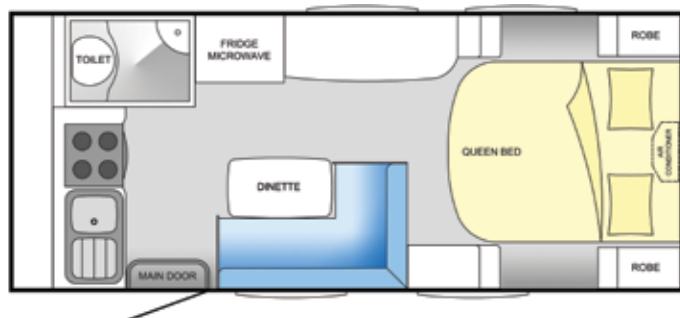

● Standard
○ Not Available

FLOOR PLANS

Weights and specifications shown are indicative and are meant as a guide only. They will vary from model to model, in particular when options are added. Due to progressive product improvements all specifications are subject to change without notice and are not necessarily drawn to scale. Pictures are for illustration purposes only.

A521

Body Length (mm) 5200
 Overall Length (mm) 6985
 Interior Length (mm) 4735
 Overall External Height (mm) 2645
 Interior Height (mm) 2050
 Exterior Body Width (mm) 2495
 Tare Weight (kg) 1410

A522

Body Length (mm) 5200
 Overall Length (mm) 6985
 Interior Length (mm) 4735
 Overall External Height (mm) 2645
 Interior Height (mm) 2050
 Exterior Body Width (mm) 2495
 Tare Weight (kg) 1420

A552S

Body Length (mm) 5500
 Overall Length (mm) 7305
 Interior Length (mm) 5035
 Overall External Height (mm) 2730
 Interior Height (mm) 2050
 Exterior Body Width (mm) 2495
 Tare Weight (kg) 1570

A567S