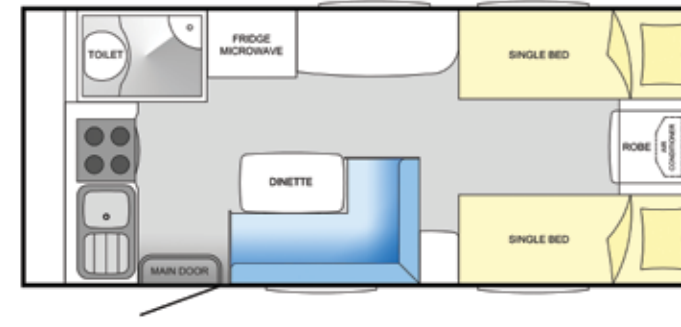

A521

Body Length (mm) 5200
 Overall Length (mm) 6985
 Interior Length (mm) 4735
 Overall External Height (mm) 2645
 Interior Height (mm) 2050
 Exterior Body Width (mm) 2495
 Tare Weight (kg) 1410

A522

Body Length (mm) 5200
 Overall Length (mm) 6985
 Interior Length (mm) 4735
 Overall External Height (mm) 2645
 Interior Height (mm) 2050
 Exterior Body Width (mm) 2495
 Tare Weight (kg) 1420

A552S

Body Length (mm) 5500
 Overall Length (mm) 7305
 Interior Length (mm) 5035
 Overall External Height (mm) 2730
 Interior Height (mm) 2050
 Exterior Body Width (mm) 2495
 Tare Weight (kg) 1570

A567S

Body Length (mm) 5600
 Overall Length (mm) 7385
 Interior Length (mm) 5135
 Overall External Height (mm) 2645
 Interior Height (mm) 2050
 Exterior Body Width (mm) 2495
 Tare Weight (kg) 1700

A568S

Body Length (mm) 5600
 Overall Length (mm) 7385
 Interior Length (mm) 5135
 Overall External Height (mm) 2645
 Interior Height (mm) 2050
 Exterior Body Width (mm) 2495
 Tare Weight (kg) 1700